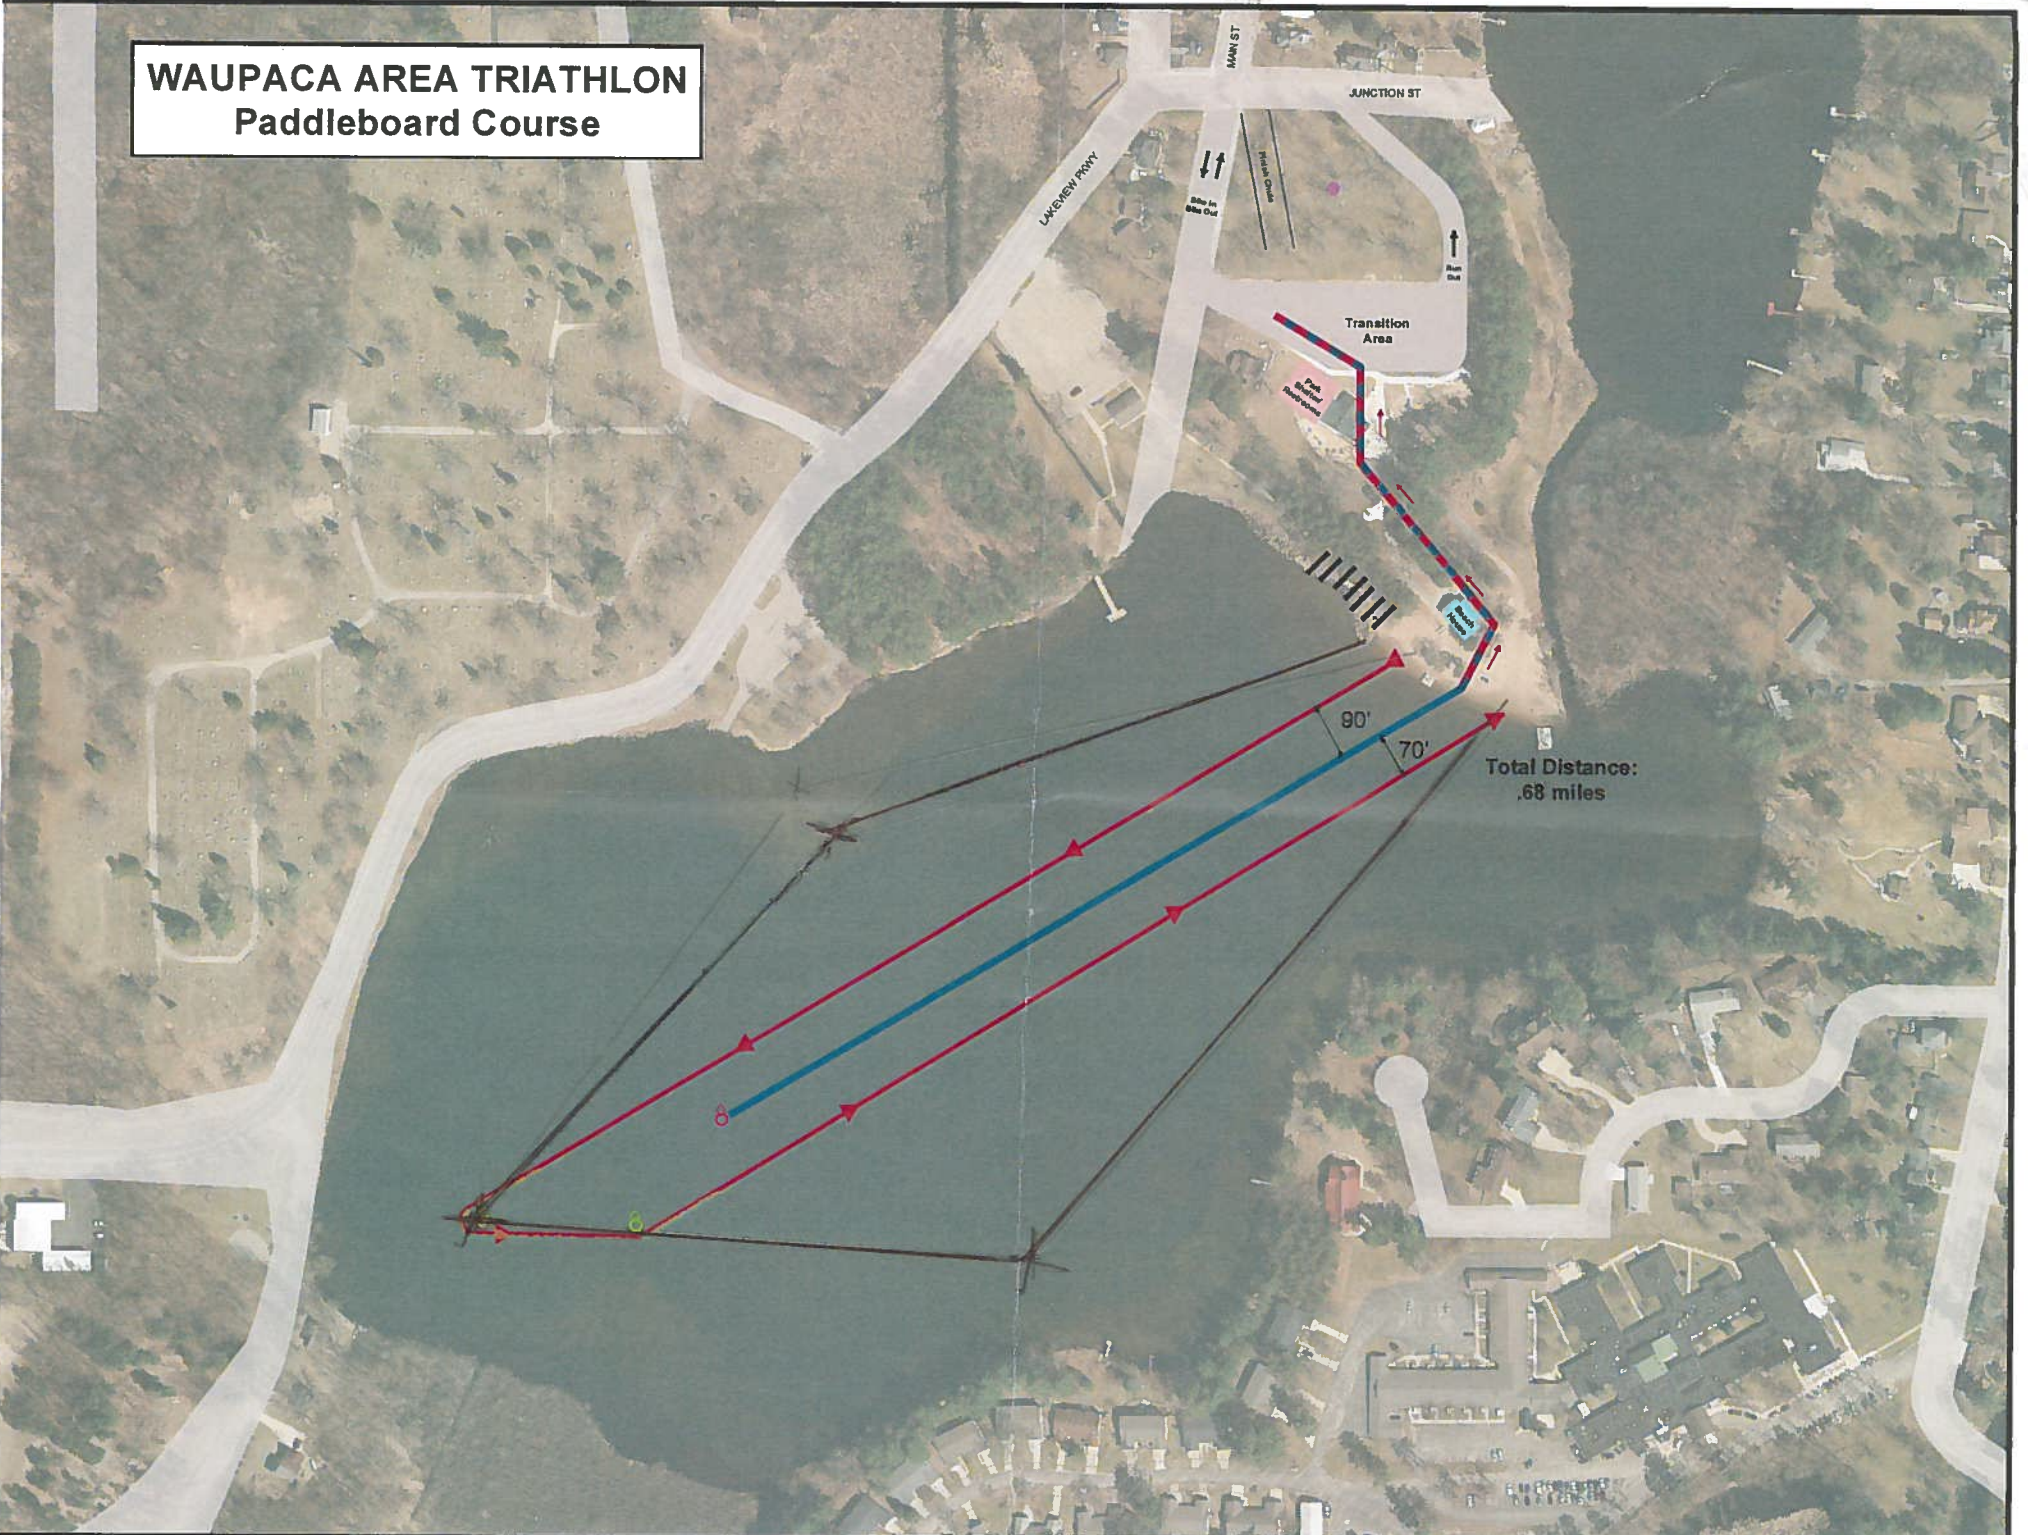

WAUPACA AREA TRIATHLON Paddleboard Course

Total Distance:
.68 miles