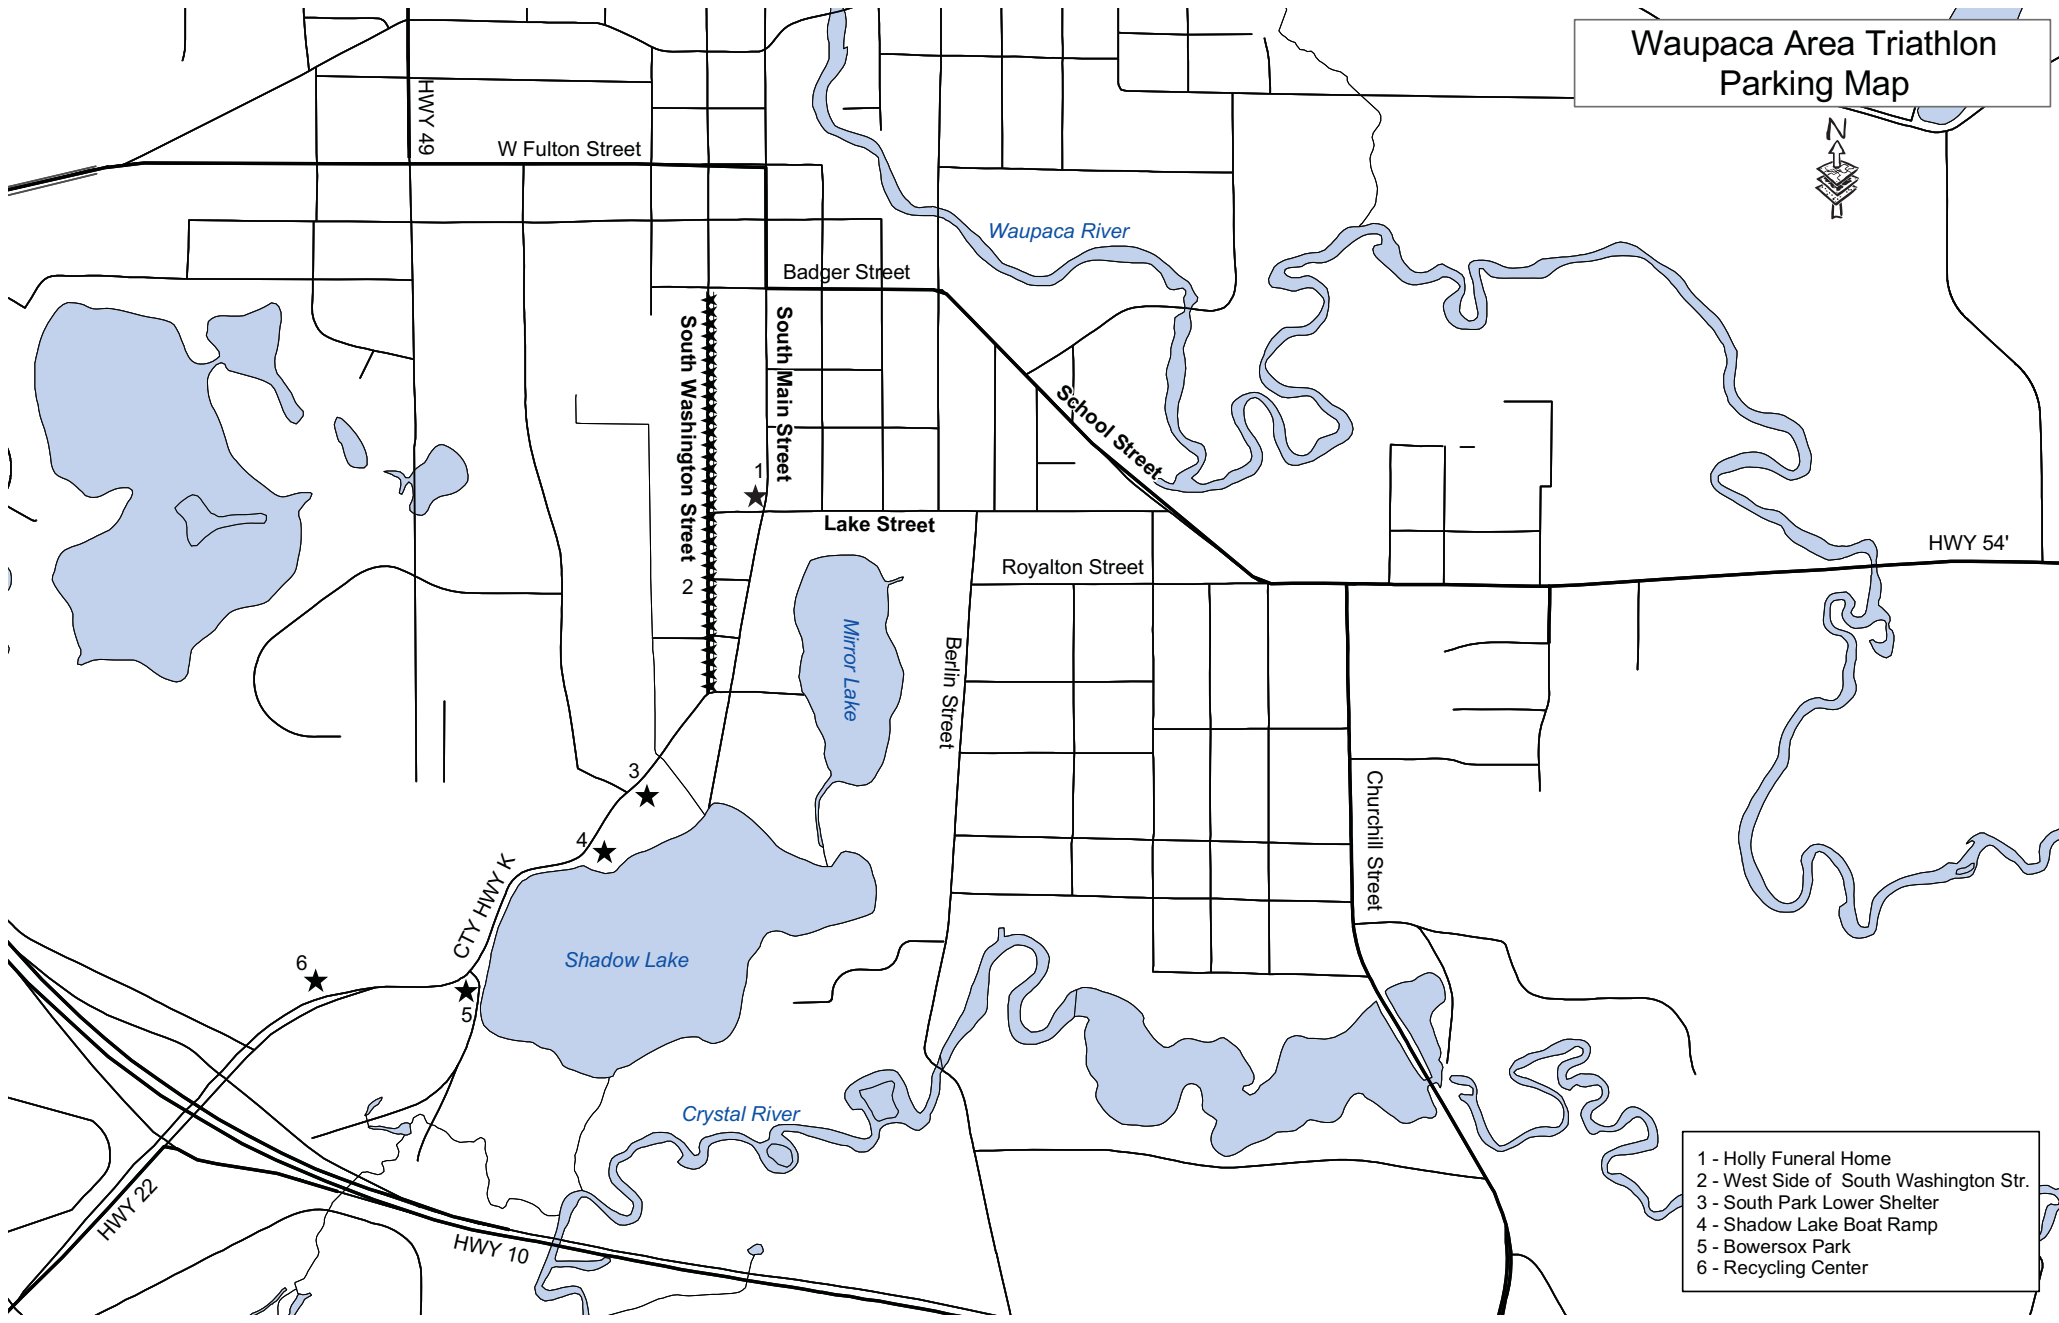

Waupaca Area Triathlon Parking Map

- 1 - Holly Funeral Home
- 2 - West Side of South Washington Str.
- 3 - South Park Lower Shelter
- 4 - Shadow Lake Boat Ramp
- 5 - Bowersox Park
- 6 - Recycling Center